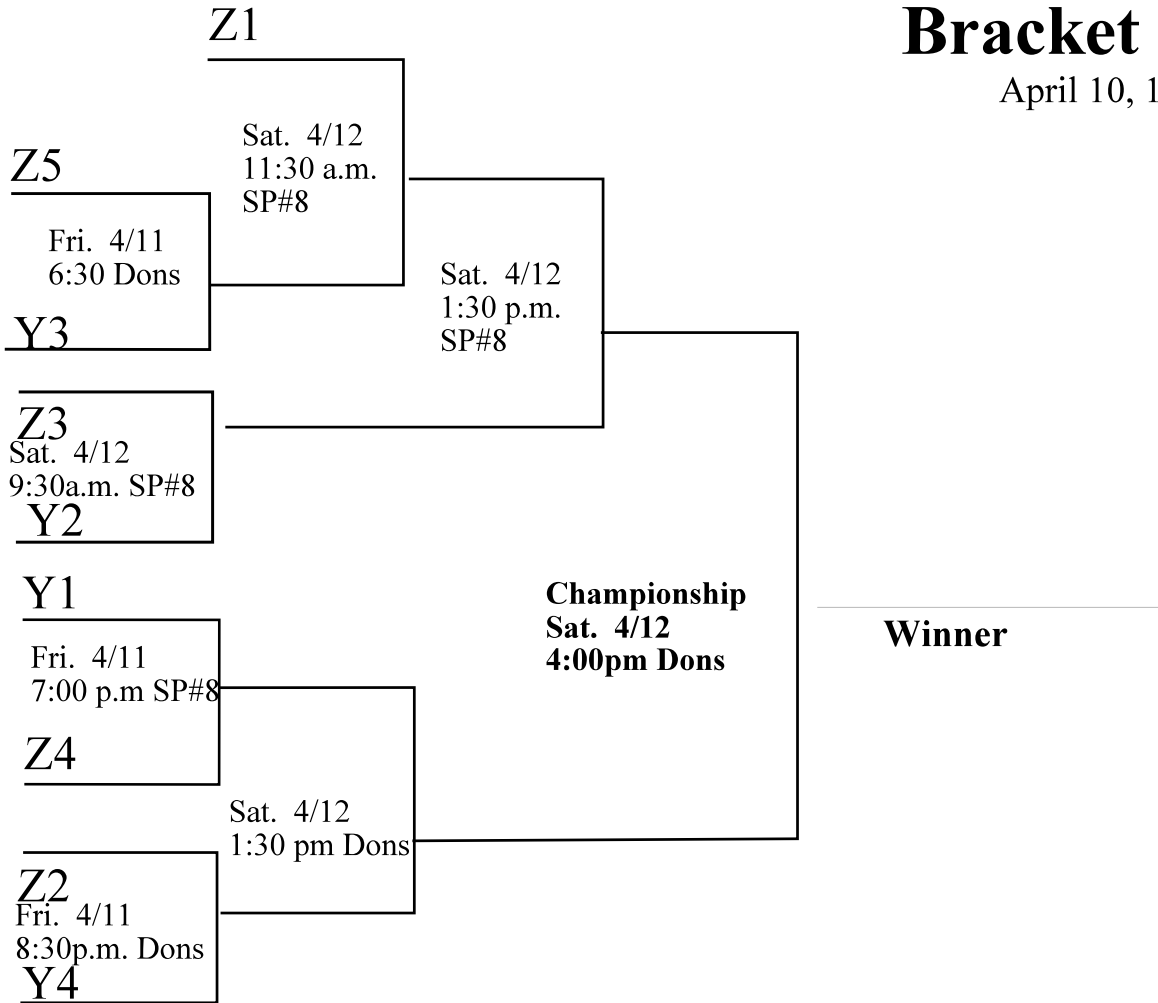

14u Pizza Factory Bracket - 2008

April 10, 11 & 12

Dons- Russell Swenson Ball Park
300 South 200 West
Spanish Fork, Utah

SP#8 - Sports Park, Field 8 (West Complex)
960 South Main & Volunteer Dr.

PARKS & RECREATION