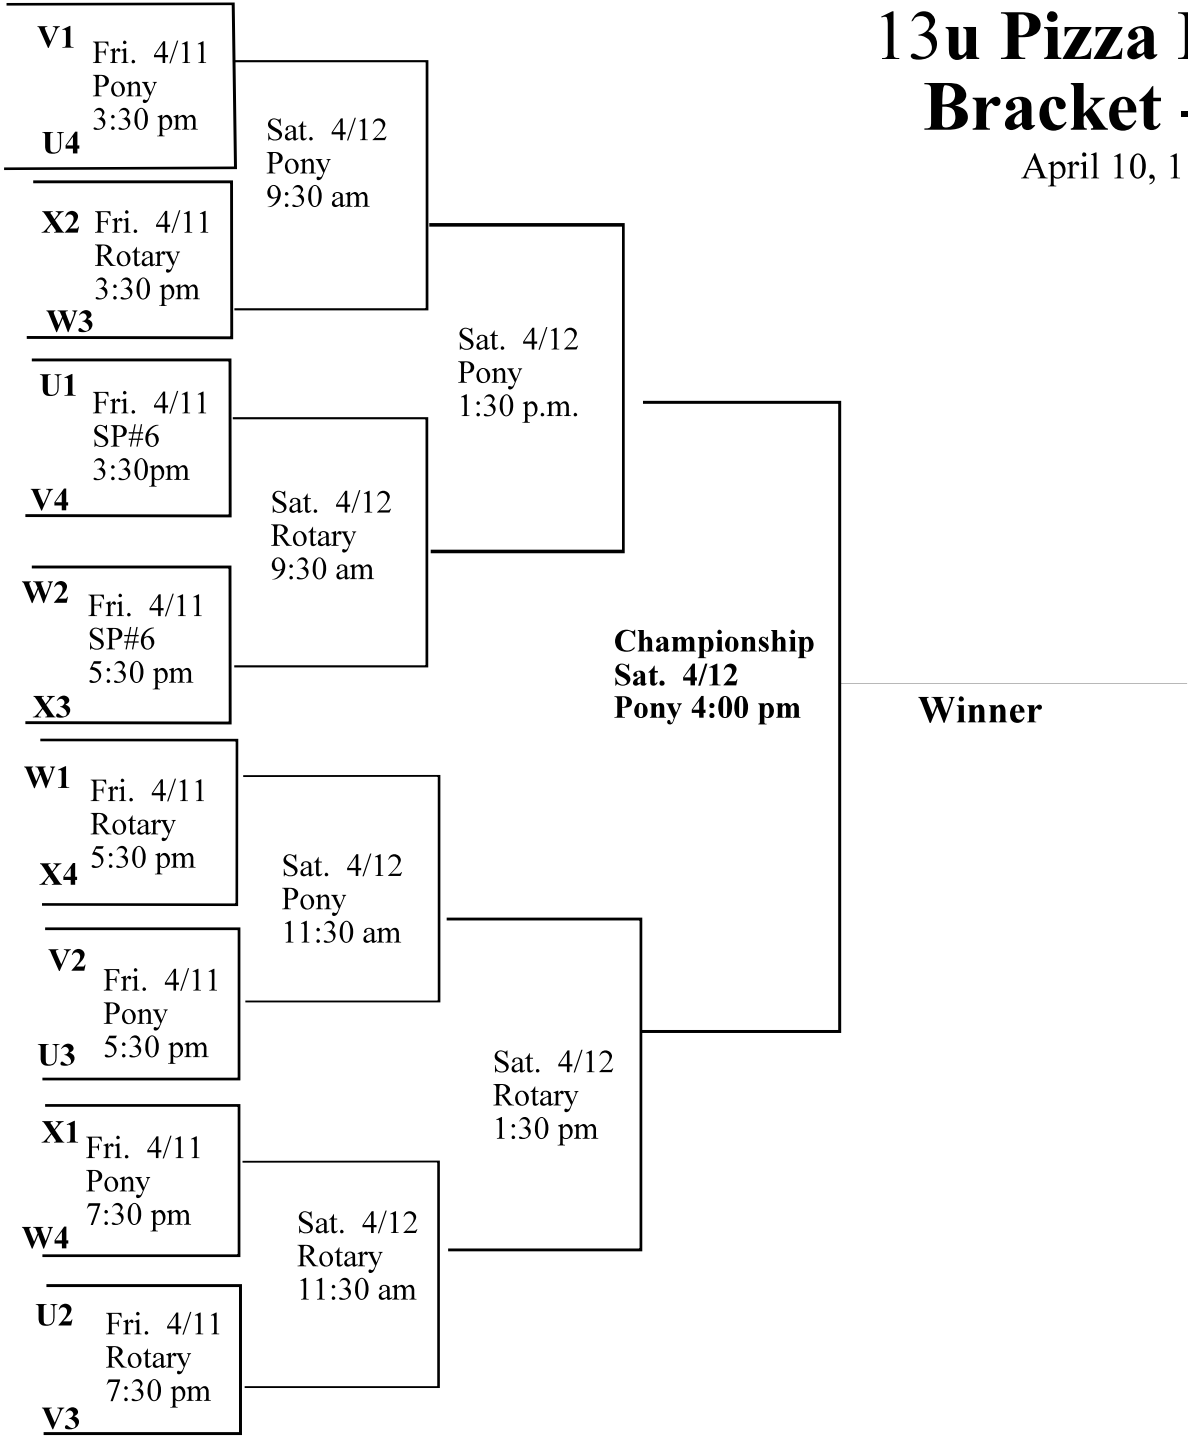

# 13u Pizza Factory Bracket - 2008

April 10, 11 & 12

Pony Field  
Rotary Field  
**Russell Swenson Memorial Park**  
300 South 200 West  
Spanish Fork, Utah

**Sports Park**  
960 South Main & Volunteer Dr.  
Fields #6 West Complex