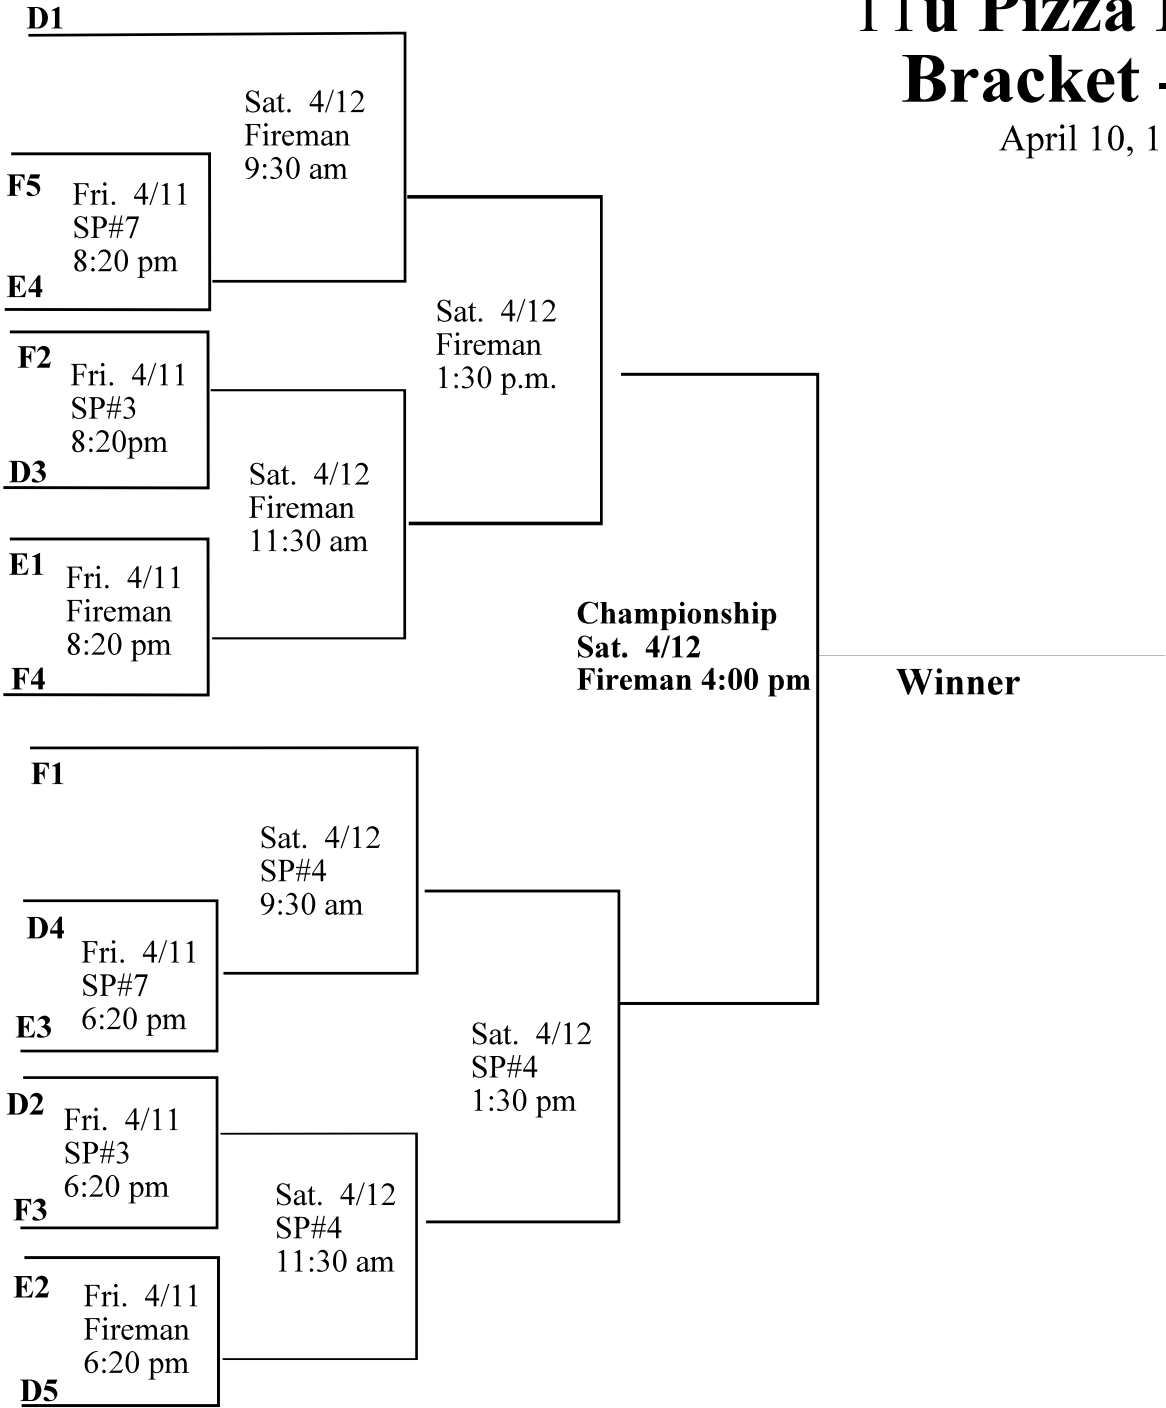

11u Pizza Factory Bracket - 2008

April 10, 11 & 12

Fireman Field
Russell Swenson Memorial Park
300 South 200 West
Spanish Fork, Utah

Sports Park
960 South Main & Volunteer Dr.
 Fields #3 & #4 East Complex
 Fields #7 West Complex